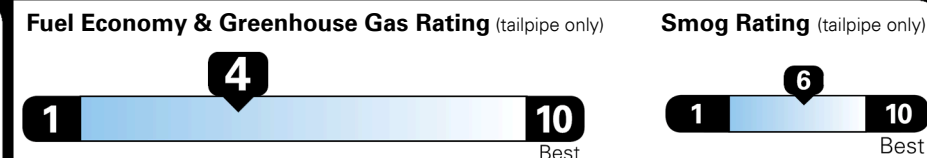

Santa Fe: "Full-Size CUV of Texas"
 Voted by the Texas Auto Writers Association

EPA DOT Fuel Economy and Environment

Gasoline Vehicle

Fuel Economy

20 MPG
 combined city/hwy

18 MPG
 city

24 MPG
 highway

5.0 gallons per 100 miles

Small SUVs range from 18 to 34 MPG. The best vehicle rates 136 MPGe.

You spend \$2,250
 more in fuel costs over 5 years compared to the average new vehicle.

Annual fuel cost \$1,850

This vehicle emits 433 grams CO₂ per mile. The best emits 0 grams per mile (tailpipe only). Producing and distributing fuel also create emissions; learn more at fueleconomy.gov.