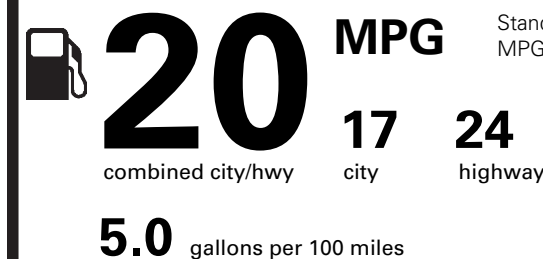

FUNCTIONAL

- 360 DEGREE CAMERA
- CRUISE CONTROL
- INTELLIGENT ACCESS W/PUSH BUTTON START
- LANE-KEEPING SYSTEM
- LINCOLN CONNECT - 4G MODEM WITH WIFI CAPABILITY
- LINCOLN DRIVE MODES
- PIANO KEY SHIFTER
- RAIN-SENSING WIPERS
- REMOTE KEYLESS ENTRY
- REMOTE START
- REVEL AUDIO W/14 SPEAKERS
- SECURICODE™ KEYLESS KEYPAD
- SYNC3® W/ VOICE ACT NAV

SAFETY/SECURITY

- ADVANCETRAC WITH RSC
- AIRBAGS - SAFETY CANOPY
- AUTO HIGH BEAMS
- BLIND SPOT DETECTION W/CTA
- DRIVER/PASS KNEE AIR BAGS
- DUAL STAGE FRONT AIRBAGS
- PERIMETER ALARM
- PERSONAL SAFETY SYSTEM™
- PRE-COLLISION ASSIST W/AEB
- TIRE PRESSURE MONITOR SYS

WARRANTY

- 4YR/50K MILE WARRANTY
- 4YR/50K PICKUPDELIVERY SVC
- 6YR/70K MI POWERTRAIN WARR

INCLUDED ON THIS VEHICLE

1. **EQUIPMENT GROUP 201A**
   •ELEMENTS PACKAGE PLUS
   •LINCOLN CO-PILOT 360 PLUS PKG
   •PANORAMIC VISTA ROOF W/PWR SH

(MSRP)

4,930.00

OPTIONAL EQUIPMENT/OTHER

1. .20" MACH MAGNETIC PAINT WHEEL
   .P255/55R20 A/S TIRES
   FLOOR LINERS,FRONT & 2ND ROW
   50 STATE EMISSIONS
   2ND ROW BENCH SEAT
   FRONT LICENSE PLATE BRACKET

120.00
NO CHARGE
NO CHARGE
NO CHARGE

PRICE INFORMATION

BASE PRICE	58,700.00
TOTAL OPTIONS/OTHER	5,050.00
TOTAL VEHICLE & OPTIONS/OTHER	63,750.00
DESTINATION & DELIVERY	1,095.00
TOTAL BEFORE DISCOUNTS	64,845.00
EQUIPMENT GROUP SAVINGS	- 500.00

EPA DOT Fuel Economy and Environment

Gasoline Vehicle

Fuel Economy

Standard SUVs range from 13 to 93 MPG. The best vehicle rates 136 MPGe.

You spend **$2,500**

more in fuel costs over 5 years compared to the average new vehicle.

Annual fuel cost **$2,000**